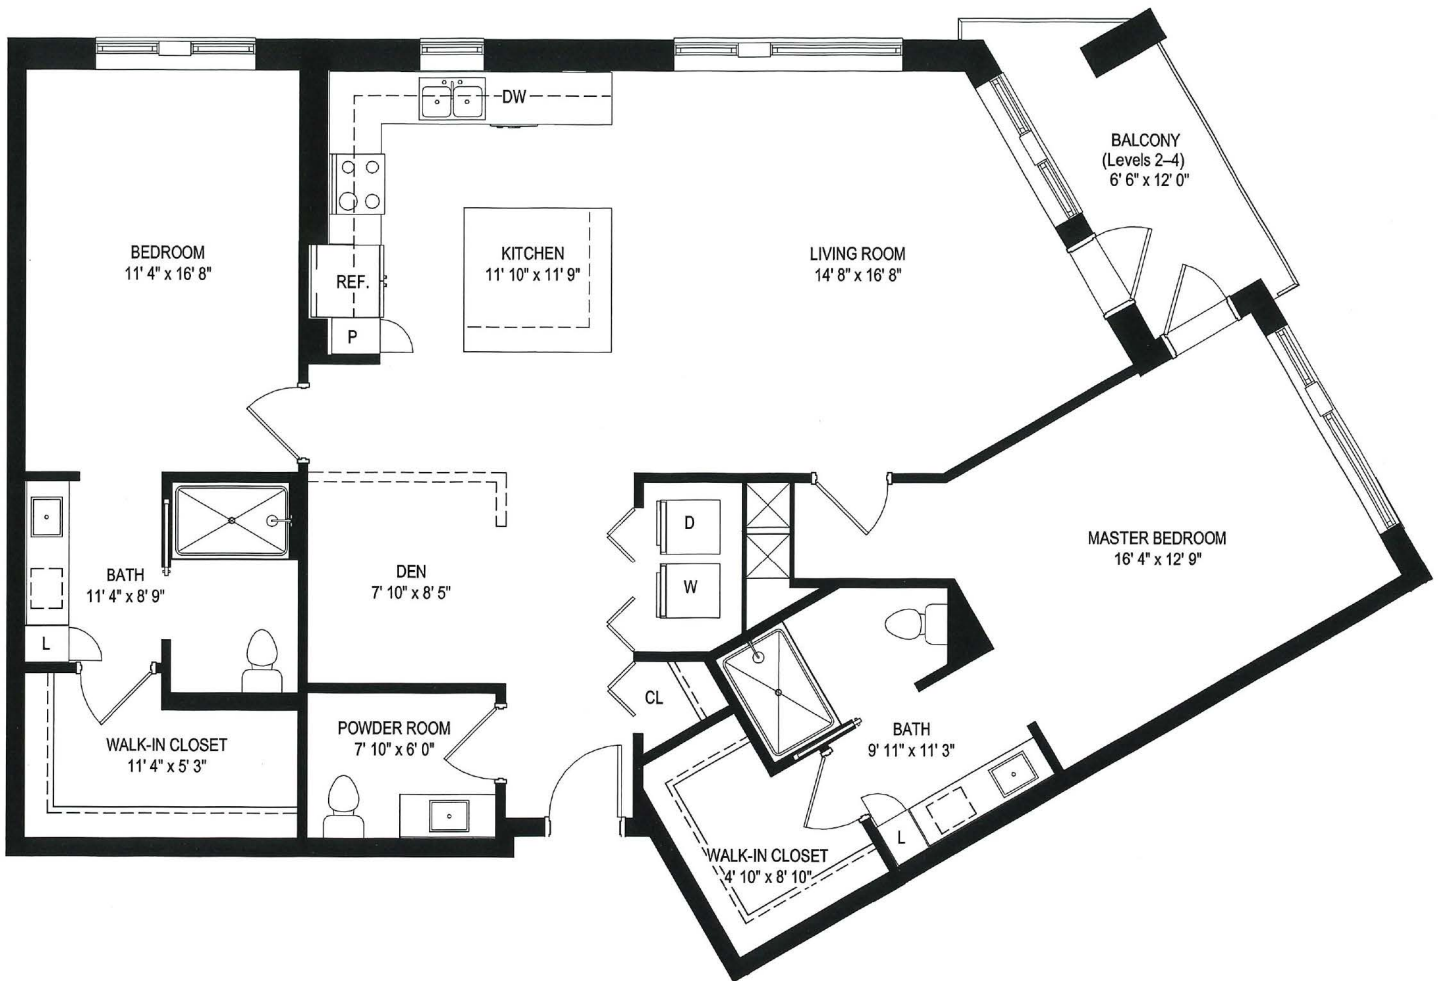

THE WINCHELL

2 BEDROOM, 2.5 BATH + DEN | 1,597 SQ. FT.

RIDGE
CREEK

269-343-4375 | heritagecommunity.com |

HERITAGE
COMMUNITY
OF KALAMAZOO