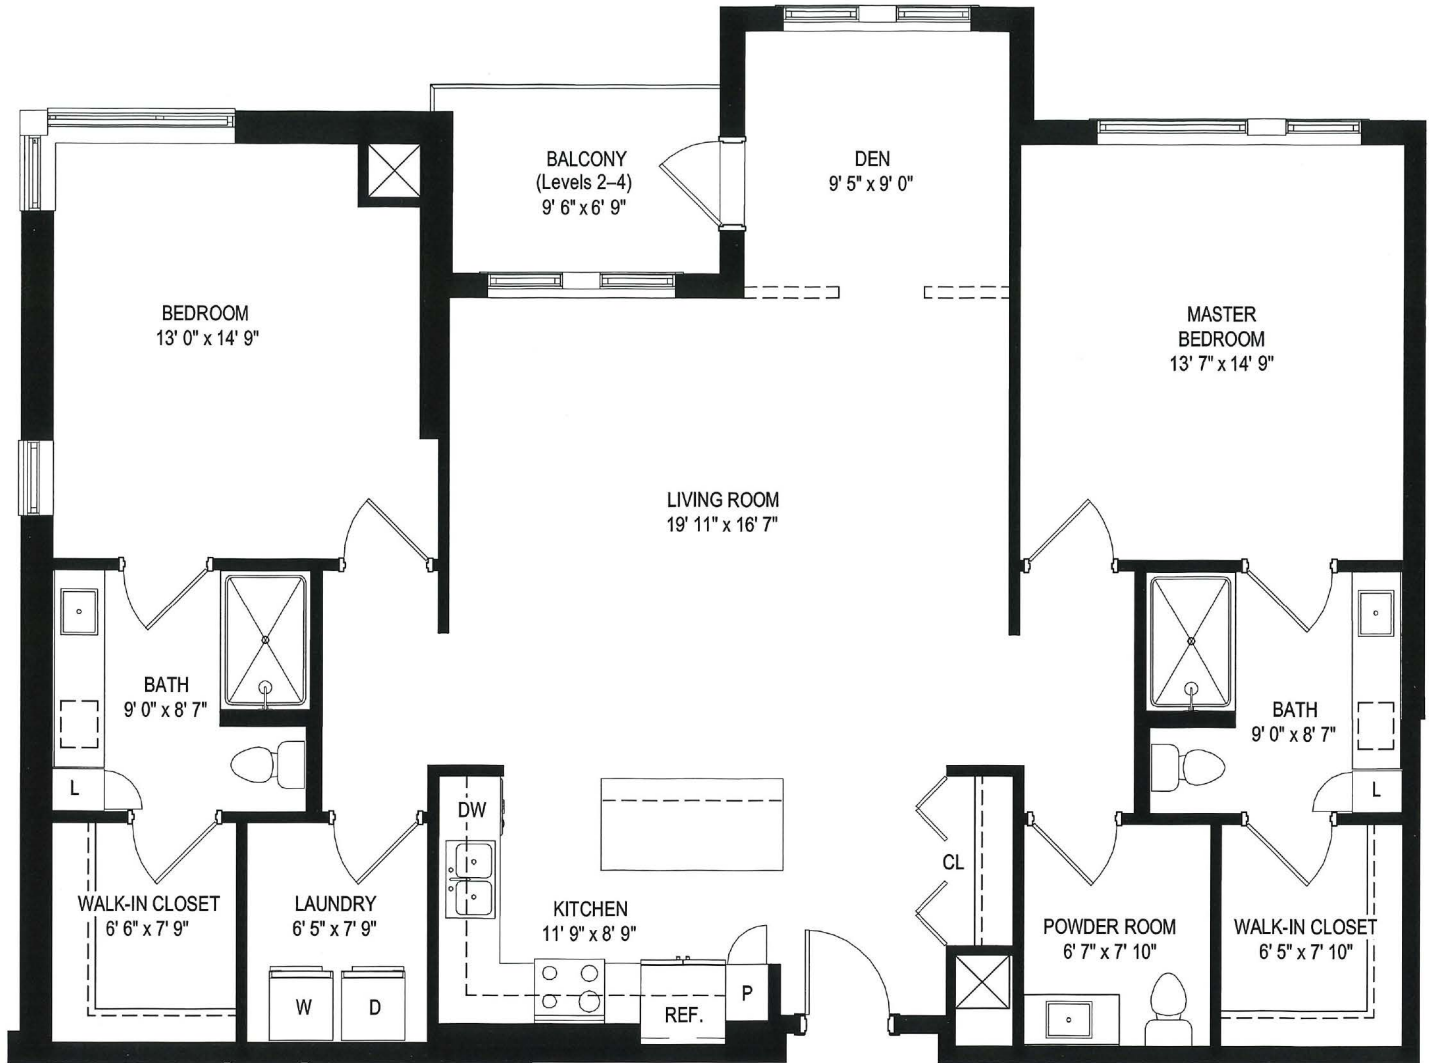

# THE WESTNEDGE

2 BEDROOM, 2.5 BATH + DEN | 1,542 SQ. FT.

RIDGE  
CREEK

269-343-4375 | [heritagecommunity.com](http://heritagecommunity.com) |   

  
HERITAGE  
COMMUNITY  
OF KALAMAZOO