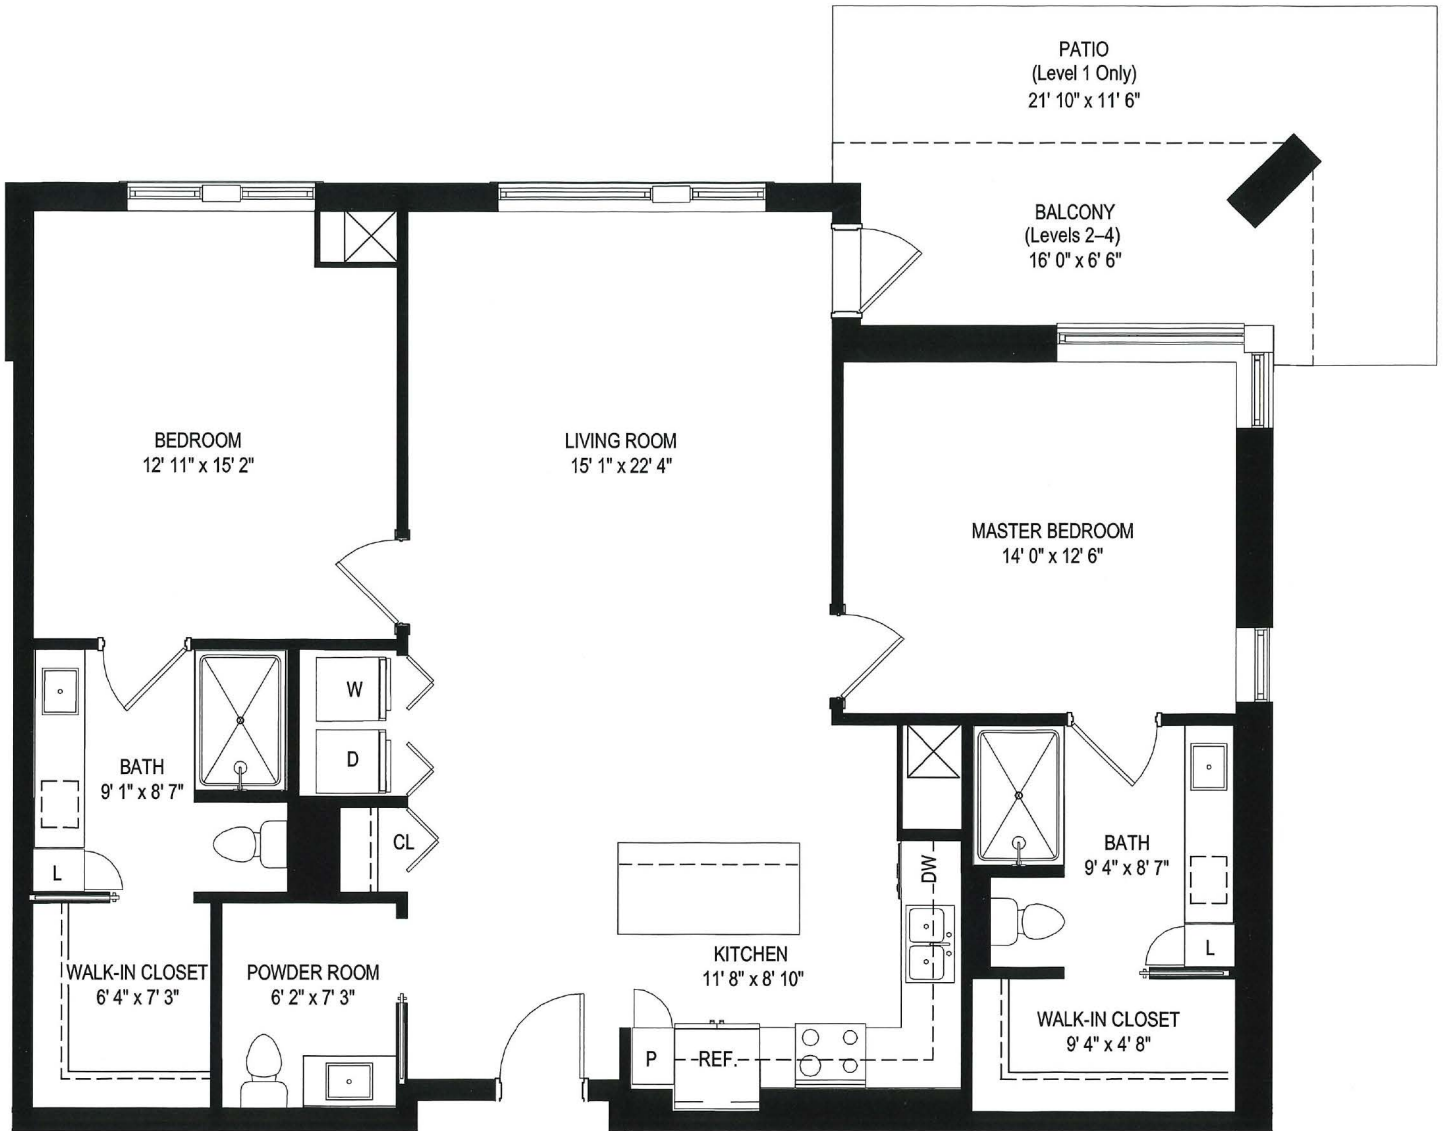

THE LOVELL

2 BEDROOM, 2.5 BATH | 1,310 SQ. FT.

RIDGE
CREEK

269-343-4375 | heritagecommunity.com |    

HERITAGE
COMMUNITY
OF KALAMAZOO