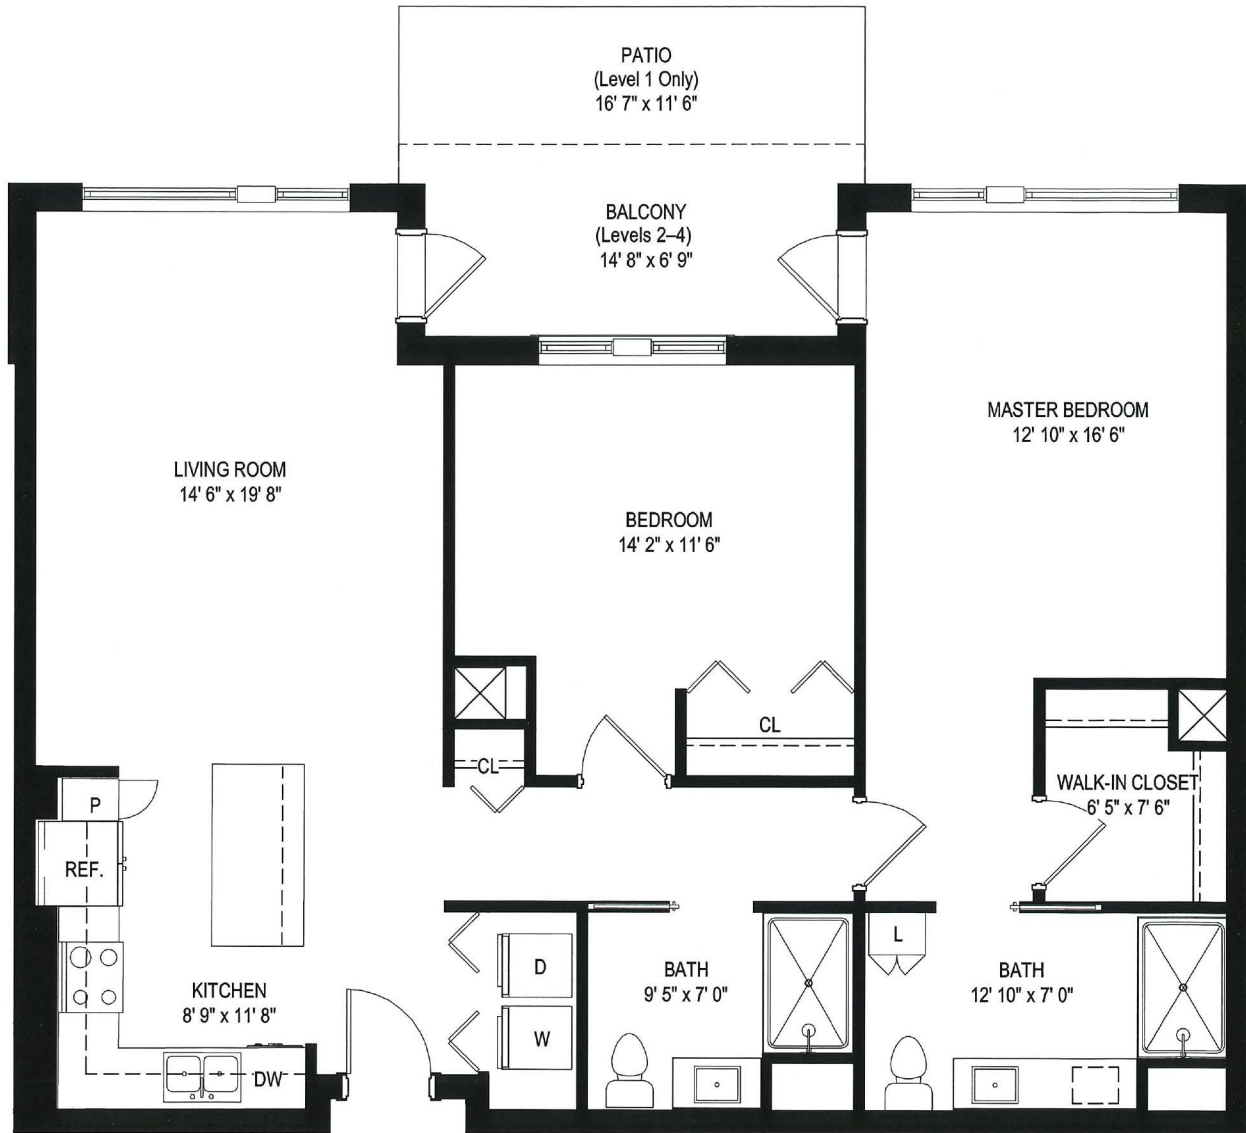

THE KILGORE

2 BEDROOM, 2 BATH | 1,306 SQ. FT.

RIDGE
CREEK

269-343-4375 | heritagecommunity.com |    

HERITAGE
COMMUNITY
OF KALAMAZOO