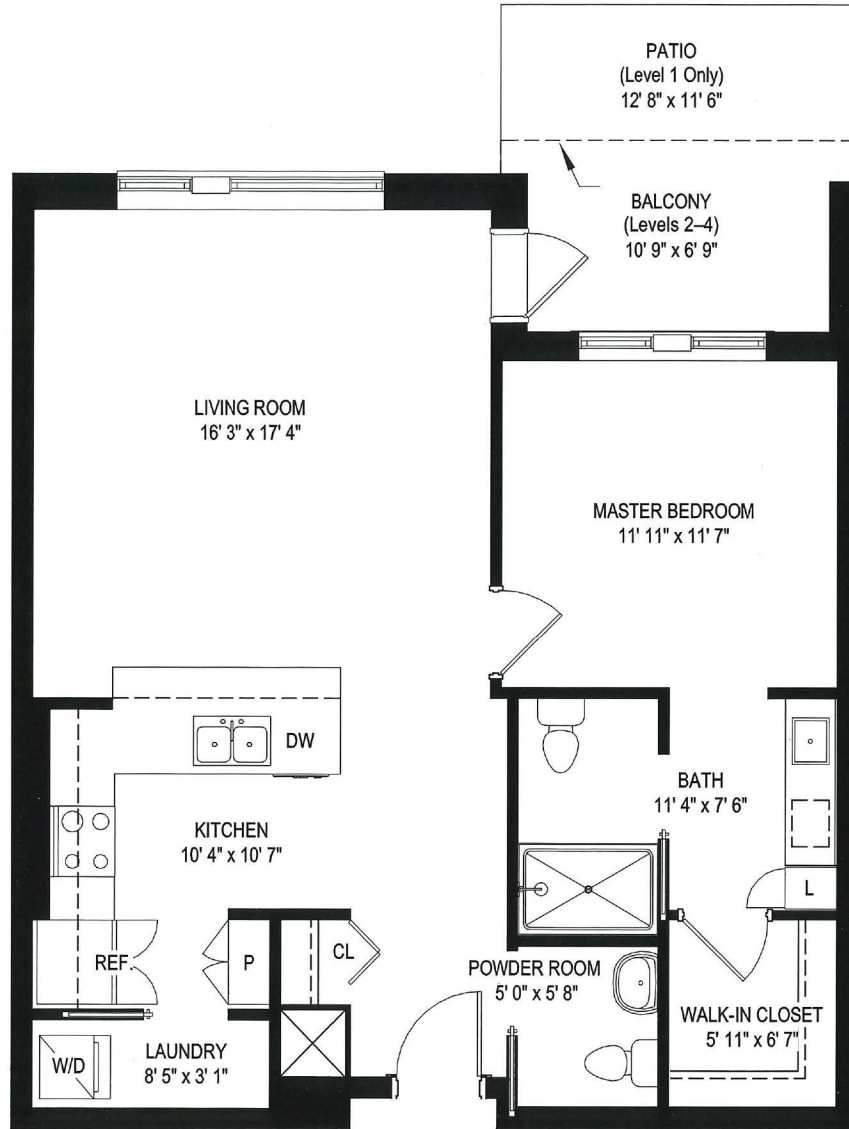

THE CORK

1 BEDROOM, 1.5 BATH | 881 SQ. FT.

RIDGE CREEK

269-343-4375 | heritagecommunity.com |    

HERITAGE
COMMUNITY
OF CALUMET