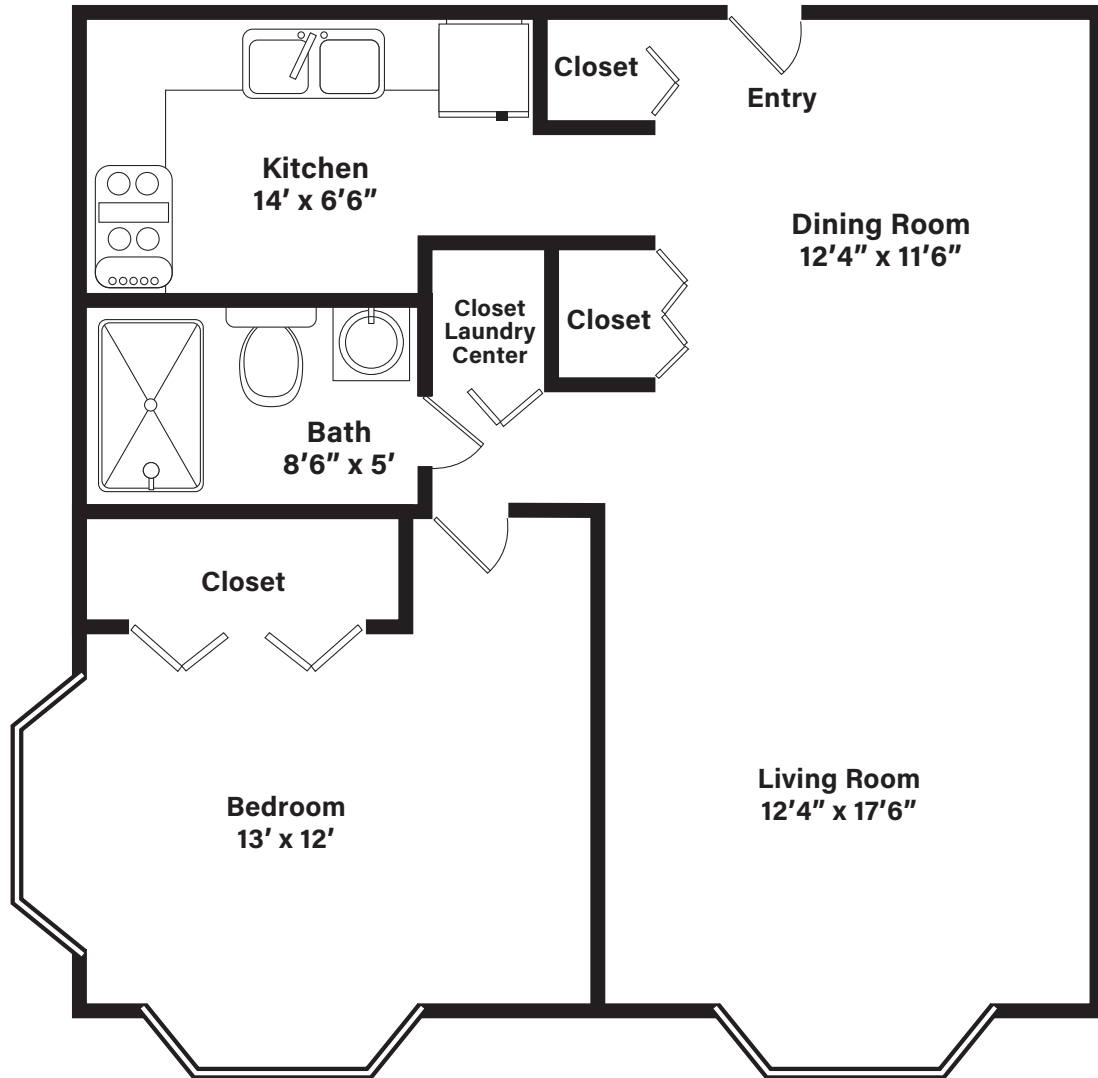

THE WALNUT

1 BEDROOM, 1 BATH | 702 SQ. FT.

HERITAGE
COMMUNITY
OF KALAMAZOO

269-382-1255 | heritagecommunity.com |   