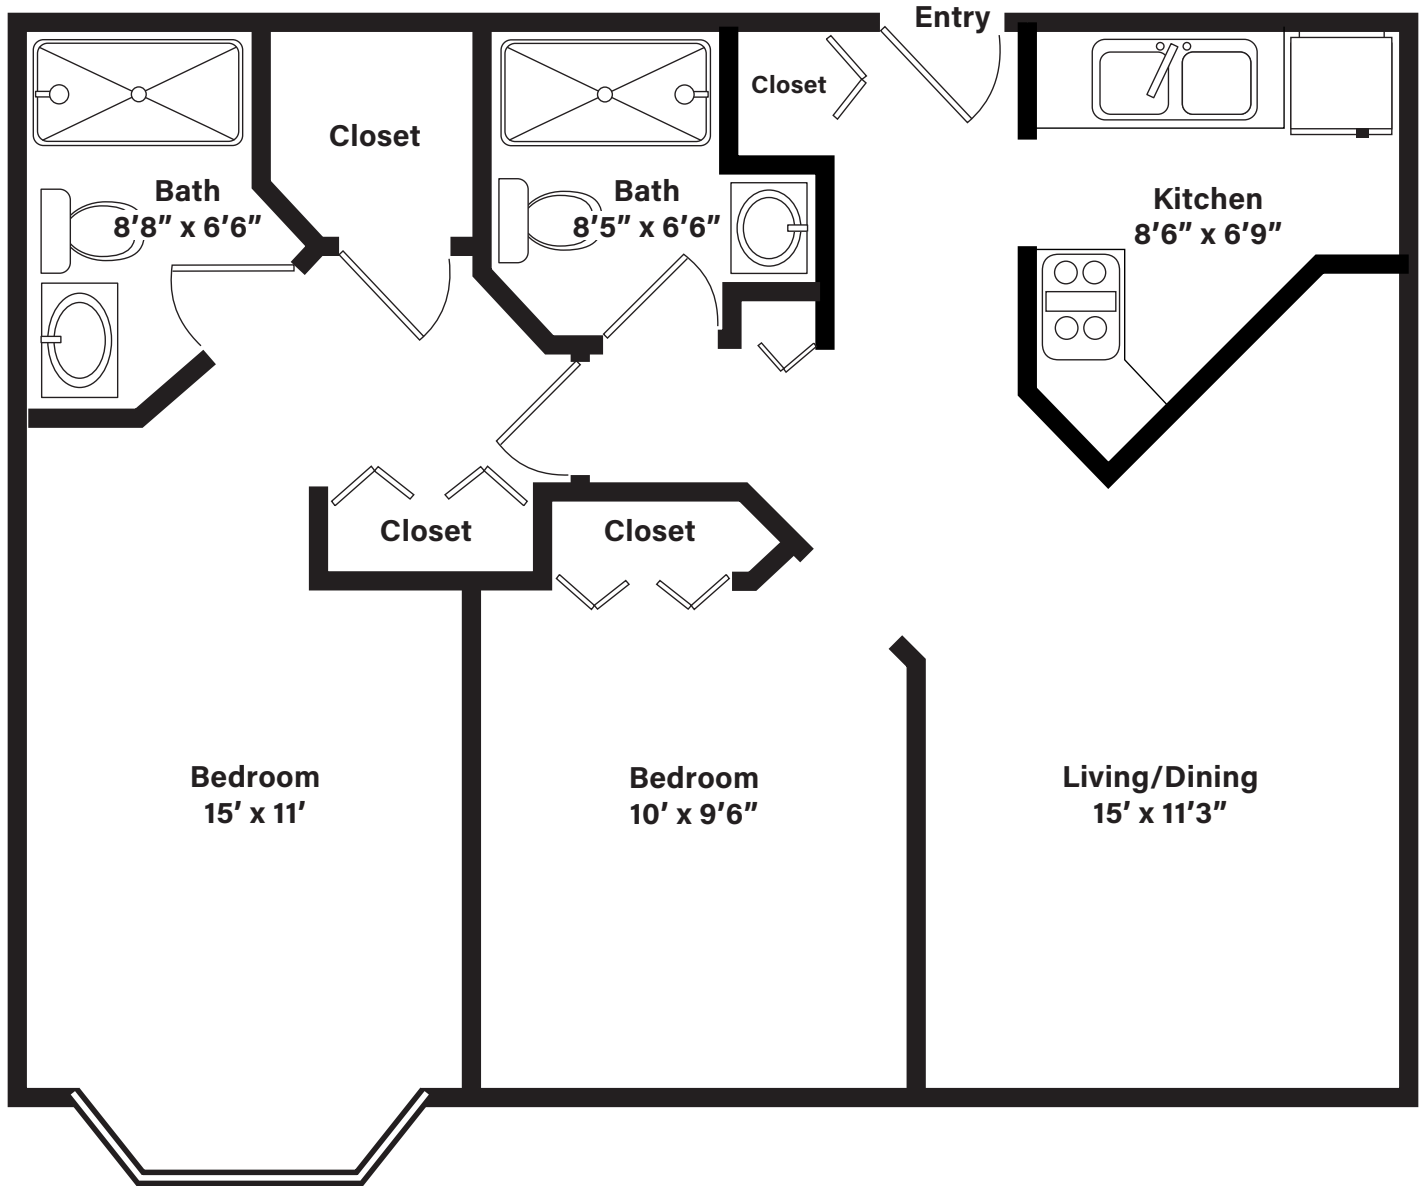

THE VINE

2 BEDROOM, 2 BATH | 891 SQ. FT.

HERITAGE
COMMUNITY
OF KALAMAZOO

269-382-1255 | heritagecommunity.com |   