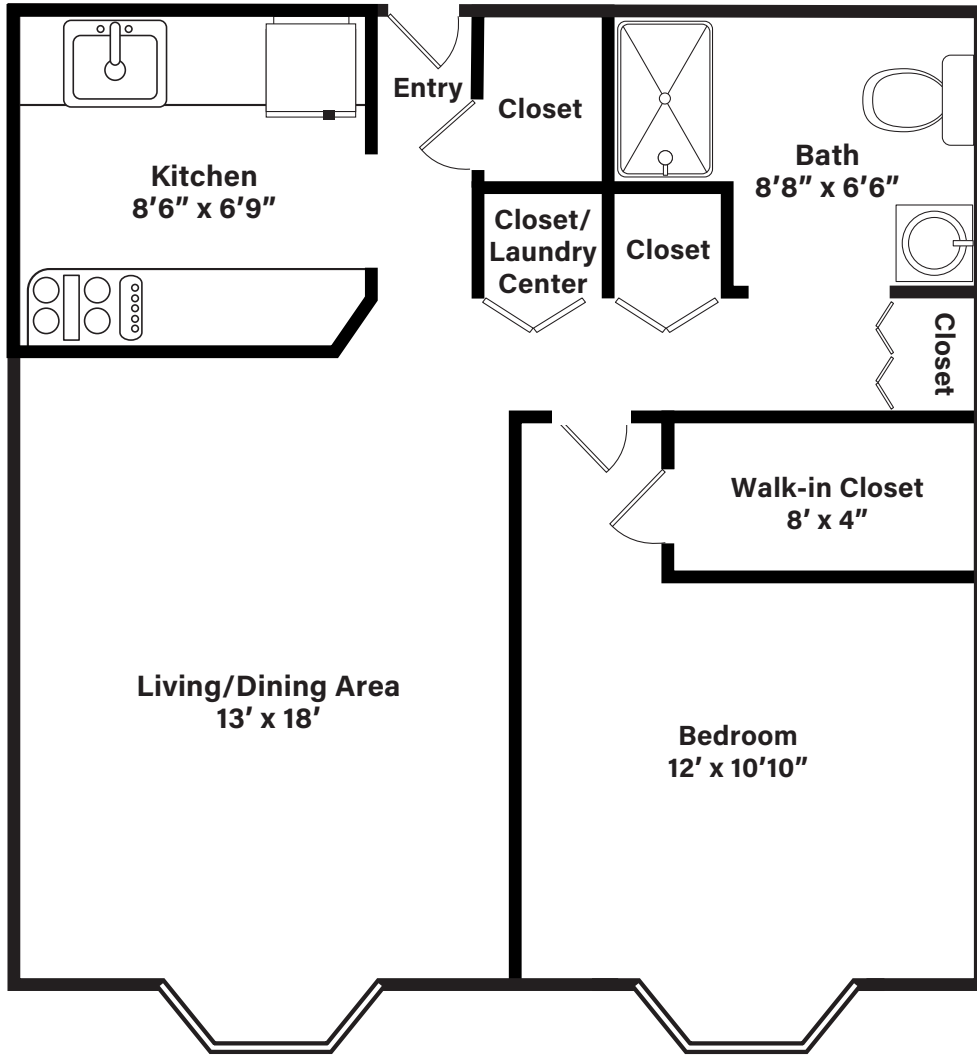

# THE ROSE

1 BEDROOM, 1 BATH | 702 SQ. FT.

HERITAGE  
COMMUNITY  
OF KALAMAZOO

269-382-1255 | [heritagecommunity.com](http://heritagecommunity.com) |   