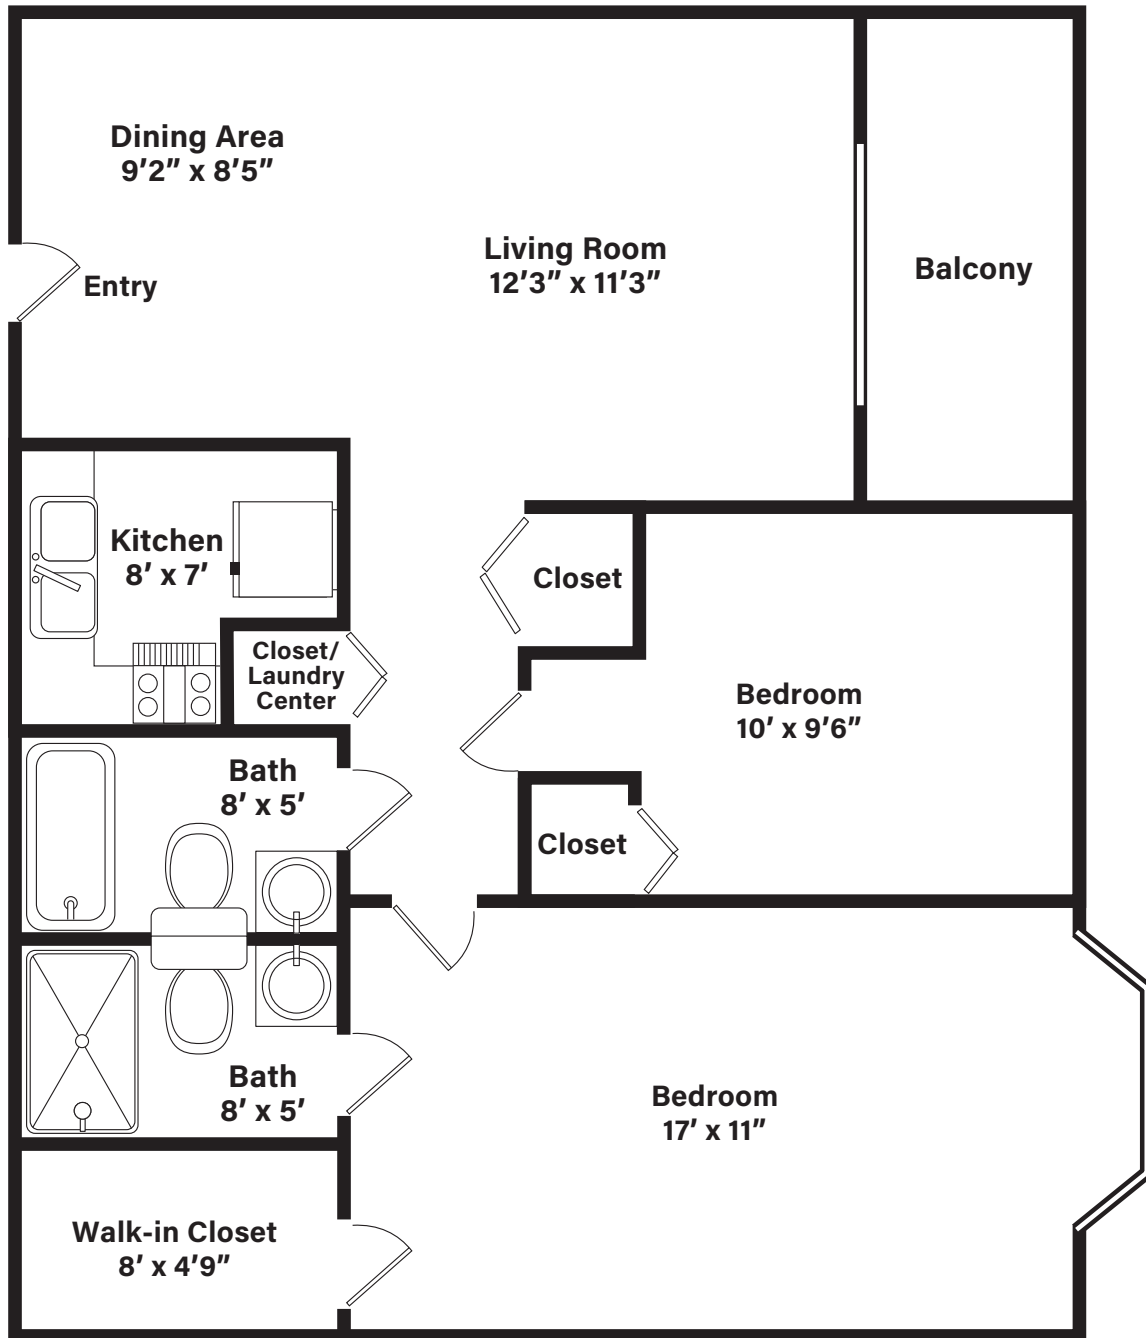

THE BURDICK

2 BEDROOM, 2 BATH | 918 SQ. FT.

HERITAGE
COMMUNITY
OF KALAMAZOO

269-382-1255 | heritagecommunity.com |   